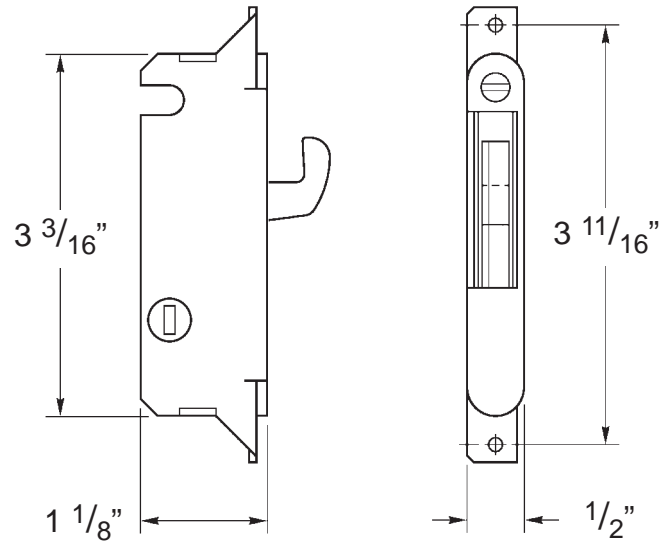

410 Series Mortise Lock

410-4 Series
with
Diagonal Hub

410-3 Series
with
Vertical Hub

US\$ 21.50 each

plus Shipping and Handling:

UPS Ground \$10.00 ea

UPS 2nd Day Air \$20.50 ea

UPS Next Day Air \$40.50 ea