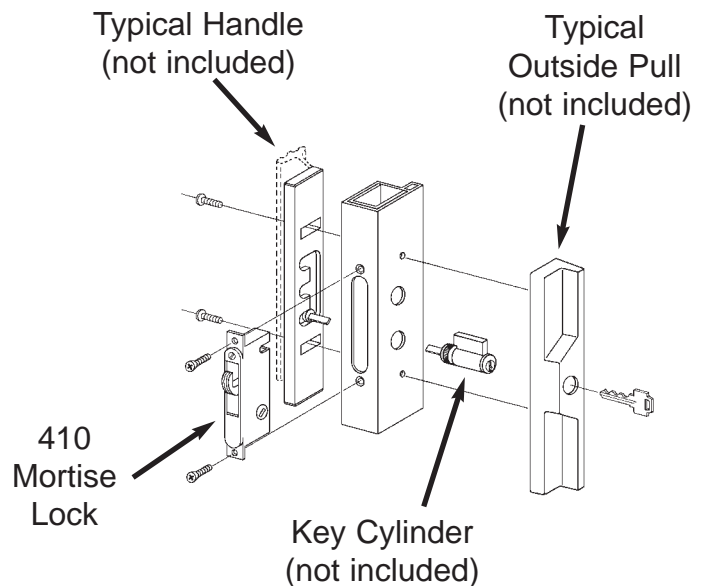

US$ 21.50 each

plus Shipping and Handling:

UPS Ground $10.00 ea

UPS 2nd Day Air $20.50 ea

UPS Next Day Air $40.50 ea

(within the Continental US)

CA residents please add 8.25% tax.

Email, Fax or Call for shipment costs to other countries.